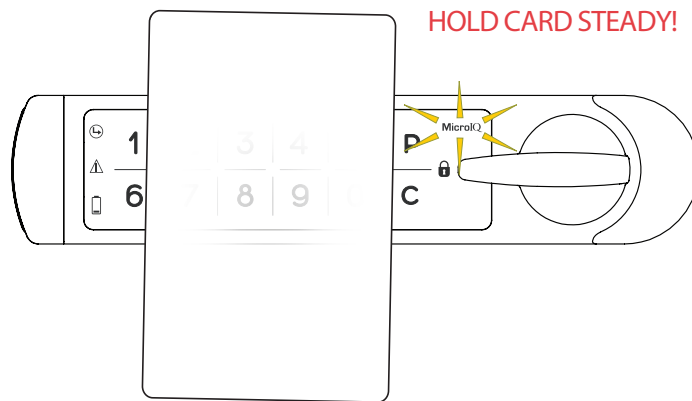

PROXCARD UNLOCKING OPERATION UNASSIGNED / STATION MODE

1

CENTER THE CARD OVER THE KEYPAD.
THE YELLOW LED INDICATES THE PROX CARD IS READ.
IF THE YELLOW LED DOES NOT ILLUMINATE, PRESS THE (P)
BUTTON TO PUT THE LOCK INTO CARD READ MODE.

ACCIDENTALLY TOUCHING A DIGIT KEY WHEN PRESENTING A PROX CARD,
CAN DELAY READING OF A CARD.

2

WHEN THE GREEN LED TURNS ON (CAN TAKE UP TO 4 SECONDS)
TURN THE KNOB TO UNLOCK

3

UPON RELEASING THE KNOB,
THE UNIT WILL RELOCK AND
THE GREEN LED WILL TURN OFF.

AFTER RELOCKING, THERE CAN BE UP TO
AN 8 SECONDS DELAY BEFORE THE LOCK
WILL BE READY TO READ THE NEXT CARD.