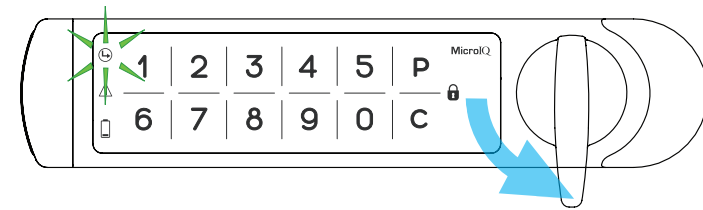

PROXCARD UNLOCKING OPERATION UNASSIGNED / STATION MODE

1

CENTER THE CARD OVER THE KEYPAD.
THE YELLOW LED INDICATES THE PROX CARD IS READ.
IF THE YELLOW LED DOES NOT ILLUMINATE, PRESS THE (P)
BUTTON TO PUT THE LOCK INTO CARD READ MODE.

ACCIDENTALLY TOUCHING A DIGIT KEY WHEN PRESENTING A PROX CARD,
CAN DELAY READING OF A CARD.

2

WHEN THE GREEN LED TURNS ON (CAN TAKE UP TO 4 SECONDS)
TURN THE KNOB TO UNLOCK

3

UPON RELEASING THE KNOB,
THE UNIT WILL RELOCK AND
THE GREEN LED WILL TURN OFF.

AFTER RELOCKING, THERE CAN BE UP TO
AN 8 SECONDS DELAY BEFORE THE LOCK
WILL BE READY TO READ THE NEXT CARD.